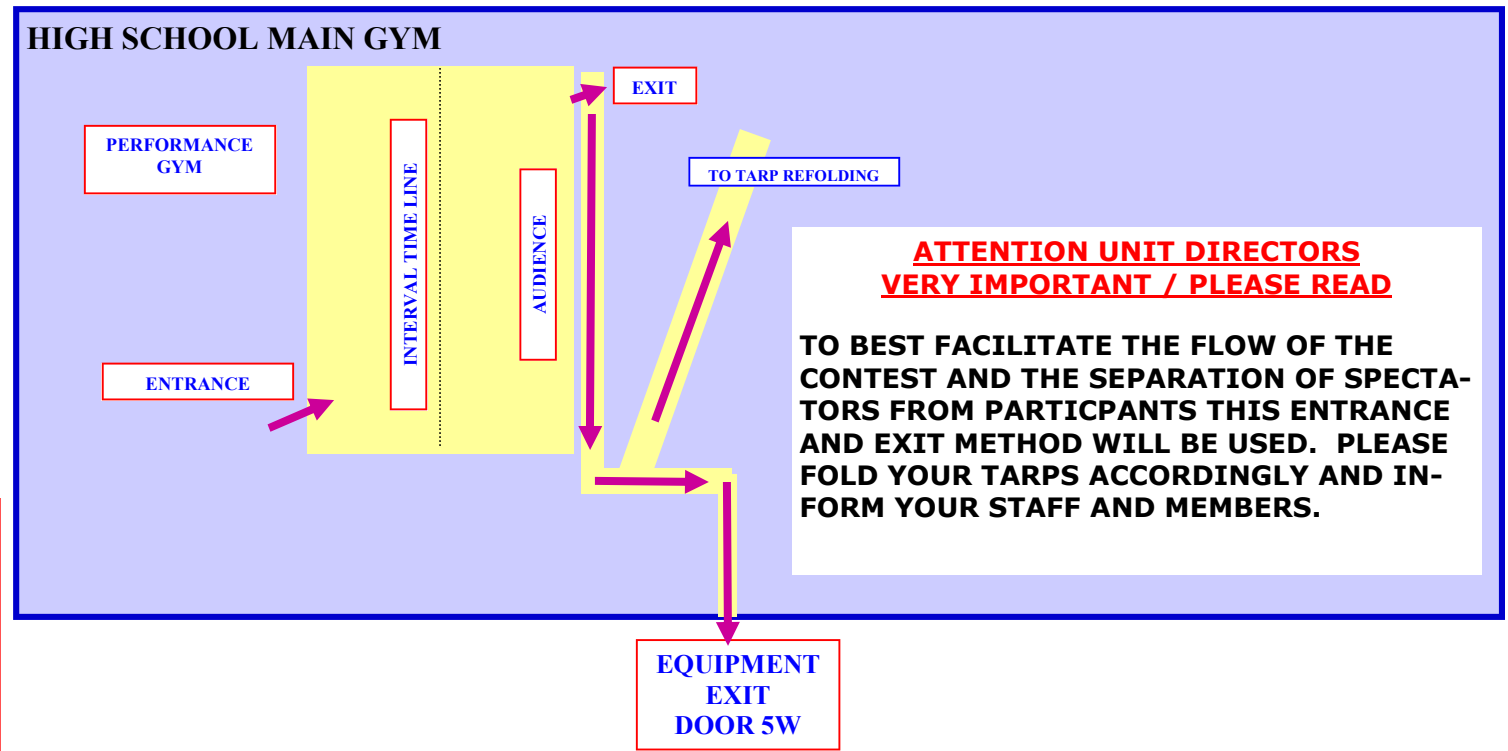

PLEASE ENTER
BUILDING ONLY AT
DESIGNATED AREAS

ANYONE ENTERING
BUILDING AT CLOSED
ENTRANCE OR
LOITERING IN CLOSED
AREA OF BUILDING WILL
BE ESCORTED OFF OF
SCHOOL PROPERTY

EQUIPMENT TRUCKS:

PARKING CREW WILL DIRECT YOU TO
UNLOADING AREA BEHIND HIGH SCHOOL.

EQUIPMENT WILL ENTER BUILDING
DIRECTLY INTO EQUIPMENT HOLDING AREA.

TYPICALLY, UNITS UNLOAD IN PERFORMANCE
ORDER.

FOLLOWING EQUIPMENT
LOADING, ENSEMBLES SHOULD
REENTER AT SPECTATOR
ENTRANCE (DOOR 9W)

DO NOT REENTER AT LOADING
DOCK (DOOR 5W)